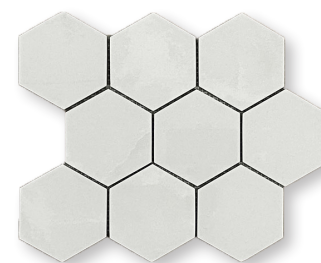

DIVINE COLLECTION

MALINE TILE
ELEVATE YOUR SHOWROOM

malinetile.com

DIVINE

Stock Sizes

12"x24"

24"x48"

3"x12" Bullnose

4" Hexagon Mosaic

Basketweave Mosaic

Colors

Lasa Beige

Onyx White

Shiny Sky

Lasa Beige | 24"x48"

Onyx White | 24"x48"