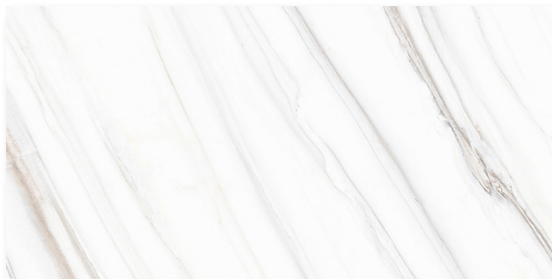

DIVINE COLLECTION

MALINE TILE
ELEVATE YOUR SHOWROOM

malinetile.com

DIVINE

Stock Sizes

12"x24"

24"x48"

3"x12" Bullnose

4" Hexagon Mosaic

Basketweave Mosaic

Colors

Lasa Beige

Onyx White

Shiny Sky

Lasa Beige | 24"x48"

Onyx White | 24"x48"