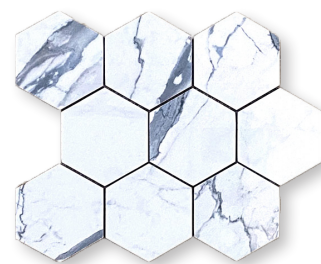

4" Hexagon Mosaic

Basketweave Mosaic

Colors

Lasa Beige

Onyx White

Shiny Sky

Lasa Beige | 24"x48"

Onyx White | 24"x48"