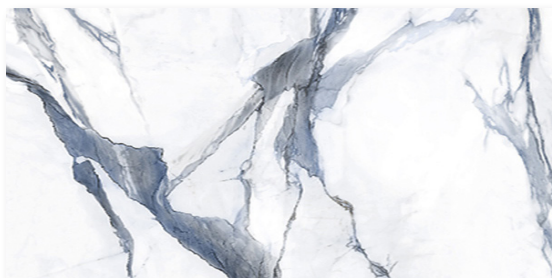

4" Hexagon Mosaic

Basketweave Mosaic

Colors

Lasa Beige

Onyx White

Shiny Sky

Lasa Beige | 24"x48"

Onyx White | 24"x48"